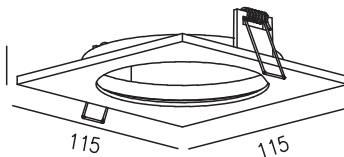

Model: AZ1729/1730/1731/1732/1733/1734/1735/1736/1737/1738/1739/1740

Nazwa: REMO DOWNLIGHT / HUGO DOWNLIGHT

**Azzardo®**

AZ1729/1730/1731/1732 hole size:  $\varnothing 105$

AZ1733/1734/1735/1736 hole size:  $\varnothing 105$

AZ1737/1738/1739/1740 hole size: 225x105

①

②

AZ1729/1730/1731/1732

26.5

$\varnothing 114$

AZ1733/1734/1735/1736

26.5