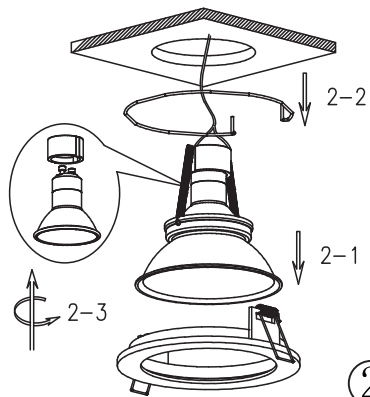

Model: AZ1729/1730/1731/1732/1733/1734/1735/1736/1737/1738/1739/1740

Nazwa: REMO DOWNLIGHT / HUGO DOWNLIGHT

**Azzardo®**

AZ1729/1730/1731/1732 hole size:  $\varnothing 105$

AZ1733/1734/1735/1736 hole size:  $\varnothing 105$

AZ1737/1738/1739/1740 hole size: 225x105

①

②

AZ1729/1730/1731/1732

26.5

$\varnothing 114$

AZ1733/1734/1735/1736

26.5